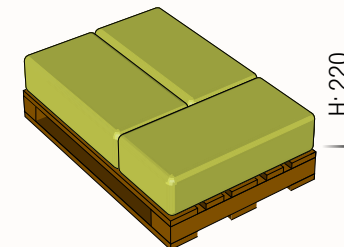

Available in a compact 10kg bale.

Composition

100 % natural straw

Properties

- Dry, dust extracted and sifted twice
- Lovely yellow colour
- Long fibres, ideal to make a little nest
- Cut in 4 portions of 2.5 kg

Packaging

Kg/Bale	Bale dimensions (l x w x h)	Bales/Pallet	Pallet	Cover
10	80x40x22	max. 33	Euro (120x80)	Yes

Ideal for stacking

Euro: 120x80

Cut open
at top

JOPACK

Made by www.jopack.be