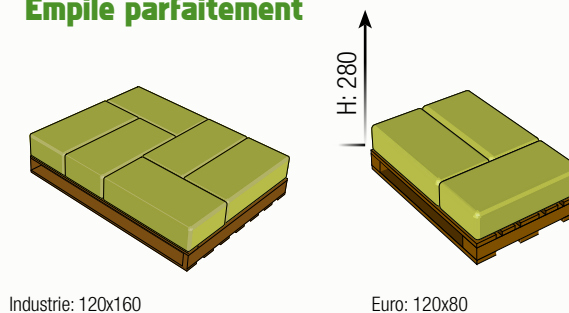

Empile parfaitement

JOPACK

Made by www.jopack.be